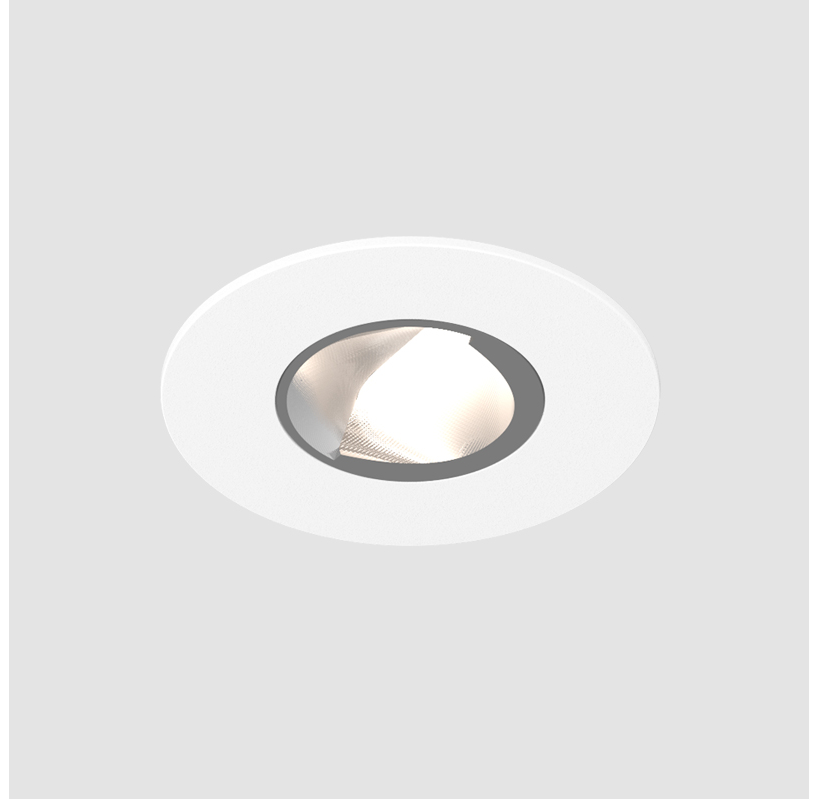

GENERAL

Series: Oiko Pro
Subseries: Oiko Pro Wallwash
Brand: Prolicht
Division: Architectural
Mounting Type: Recessed
Mounting Location: Ceiling
Subcategory: Downlight

PHYSICAL

Shape: Round
Diameter (mm): 75
Diameter (in): 2 15/16
Height (mm): 101
Height (in): 4
Ceiling Thickness (mm): 1 - 25
Ceiling Thickness (in): 1/16 - 1 3/16
Min. Recessing Depth (mm): 105
Min. Recessing Depth (in): 4 1/8
Light Distribution: Downlight
Fixture Finish: SSR / BKV / CWI / CRY / HAB / UFT / ITA / RUA / FTG / MYG / LOD / PUS / FRO / FUP / KIA / POP / BLS / SPG / MEY / GOH / GUM / CHC / COM / ABZ / JAG / OBR / MOS / ROR
Fixture Material: Aluminum Die Cast
Cut-out Measurements: D. - 68mm / 2 11/16"

ELECTRICAL

Lamp Type: LED (Zhaga Standard)
Input Wattage (W): 24
Total Output Wattage (W): 21.8
Dimming: Tri-Mode (Non-Dimming and Phase Dimming (120Vac only) and 0-10V Dimming)
Driver Included: No
Driver Location: Recessed Housing
Driver Type: Constant Current - Universal
Driver Class: Class 2
Input Voltage (V): 120 - 277
Constant Current (MA): 500

LED

Number of LEDs: 1
Color Temperature (°K): 2700 / 3000 / 3500 / 4000
Max. Delivered Lumen (lm): 1945 / 2014 / 2108 / 2128
Nominal Lumen (lm): 2341 / 2424 / 2537 / 2561
CRI: >90 CRI
Lamp Life (hrs): 50000

OPTICAL

RATINGS AND CERTIFICATIONS

Certified By: Certified for North American Standards
IP rating: IP20